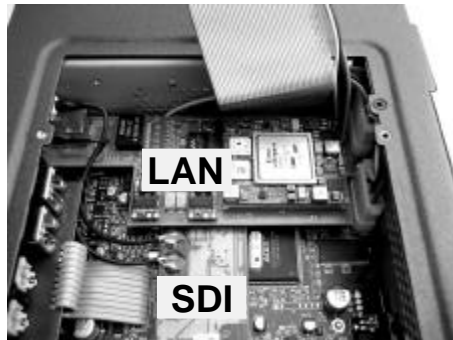

bonsai LAN

bonsaiLAN is an optional accessory board, which adds networking functionalities to the Rosendahl bonsai DRIVE video and audio hard disk recorder.

The new I/O card allows import and export of Apple QuickTime files via Gigabit Ethernet, using TCP/IP and standardised FTP protocols.

A network of several bonsaiLANs, editing workstations and NAS systems can be created allowing you to revolutionise your workflow.

Up and downloads are performed in the background of the system, allowing clips to be played back from the hard disk while you are downloading new material.

Bonsai file streaming technology enables playback of QuickTime clips while they are being downloaded, using a dynamic clip length process.

Connected to the internal 40-pin IDE socket, this option can be installed together with the SDI board.

bonsaiLAN is projected to be available in December 2007. It can be retrofitted to all existing bonsaiDRIVEs.

bonsai SDI

The optional 270 MBit bonsaiSDI card provides additional serial digital video I/Os according to SMPTE 259M-C and supports eight channels of 20-bit SDI embedded audio (SMPTE 272M-A).

This option board is available since 2005 and can be assembled subsequently in all existing bonsaiDRIVEs.

ROSENDAHL

© Rosendahl Studioteknik GmbH, April 2007.
All trademarks are the property of their respective holders.

www.bonsaidrive.com